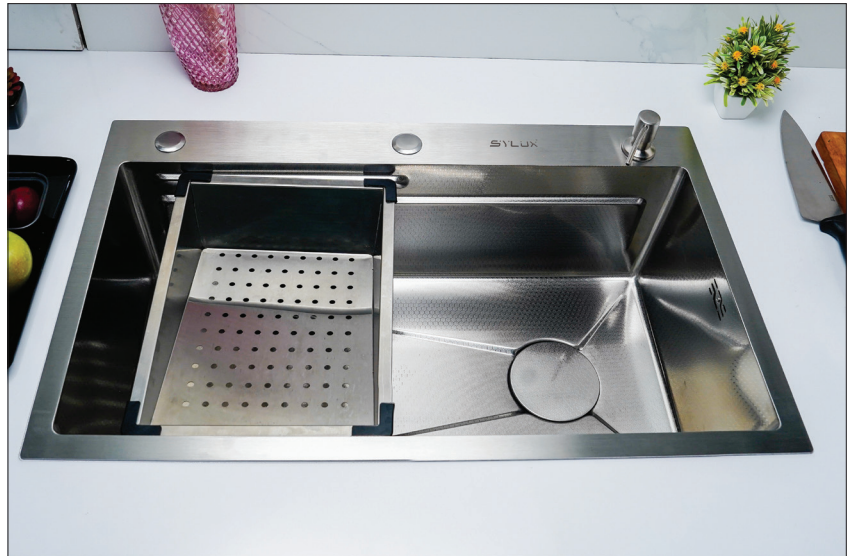

MRP

14,400/-

ACCESSORIES: CUTTING BOARD, TRIANGLE TRAY, DISPENSER, DRAINER WITH CAP

TAP HOLE

RAPID

Code

SL975

Overall Size